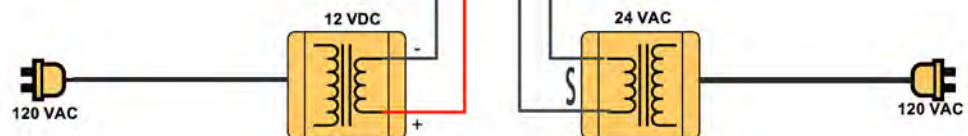

DUAL SOLENOID CONTROLLER