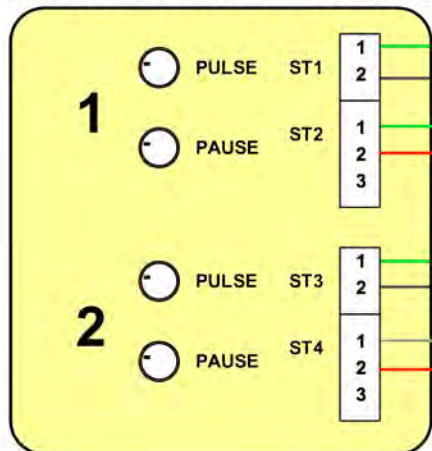

DUAL SOLENOID CONTROLLER